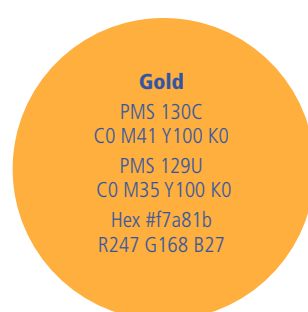

Recognized by Rotarians the world over, your Rotary

pin remains unchanged as a proud symbol of membership.

Colors

Azure

PMS 2175C
C99 M47 Y0 K0
PMS 2175U
C99 M53 Y0 K0
Hex #0050a2
R0 G93 B170

Royal Blue

PMS 286C
C100 M80 Y9 K2
PMS 286U
C100 M92 Y9 K2
Hex #0c3c7c
R23 G69 B143

Gold

PMS 130C
C0 M41 Y100 K0
PMS 129U
C0 M35 Y100 K0
Hex #f7a81b
R247 G168 B27