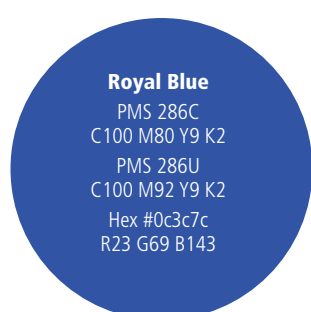

Recognized by Rotarians the world over, your Rotary

pin remains unchanged as a proud symbol of membership.

Colors

Azure

PMS 2175C
C99 M47 Y0 K0
PMS 2175U
C99 M53 Y0 K0
Hex #0050a2
R0 G93 B170

Royal Blue

PMS 286C
C100 M80 Y9 K2
PMS 286U
C100 M92 Y9 K2
Hex #0c3c7c
R23 G69 B143

Gold

PMS 130C
C0 M41 Y100 K0
PMS 129U
C0 M35 Y100 K0
Hex #f7a81b
R247 G168 B27